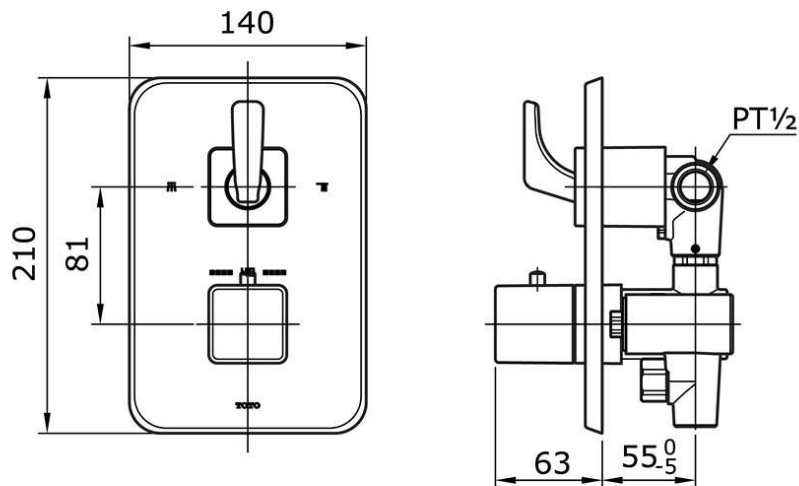

TX473ST

IDR 5,300,000.00

Thermostat Bath & Shower Mixer with Diverter & Stop Valve

Min Water Pressure: 0.05 MPa

Max Water Pressure: 0.75 MPa

Some products may not be available in your area

Prices indicated are manufacturer's suggested retail price, prices may change anytime without notice.