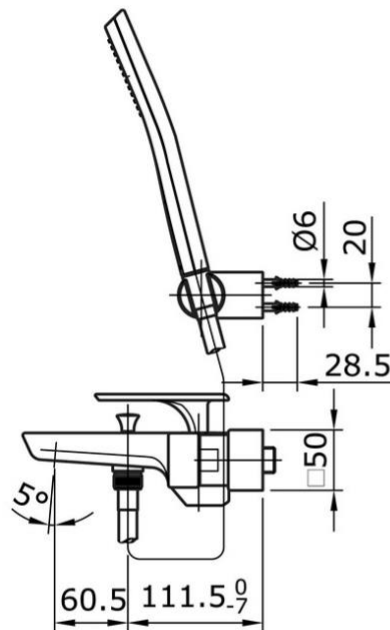

TX471ST

Single Lever Bath & Shower Set

Min Water Pressure: 0.05 MPa

Max Water Pressure: 0.75 MPa

Flow Rate: 8.0 Lpm

Some products may not be available in your area
Prices indicated are manufacturer's suggested retail price, prices may change anytime without notice.
Please check with your nearest reseller for updated prices.
Prices shown for lavatory does not include faucet.