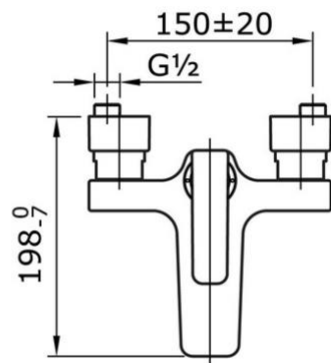

TX471ST

Single Lever Bath & Shower Set

Min Water Pressure: 0.05 MPa

Max Water Pressure: 0.75 MPa

Flow Rate: 8.0 Lpm

Some products may not be available in your area
Prices indicated are manufacturer's suggested retail price, prices may change anytime without notice.
Please check with your nearest reseller for updated prices.
Prices shown for lavatory does not include faucet.