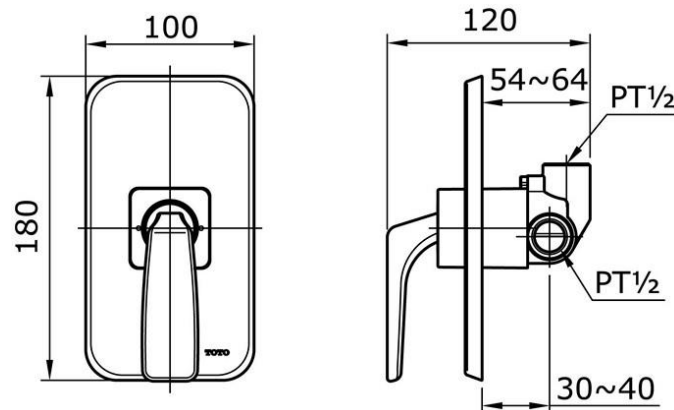

TX443ST

Single Lever Shower Mixer

Min Water Pressure: 0.05 MPa

Max Water Pressure: 0.75 MPa

Some products may not be available in your area

Prices indicated are manufacturer's suggested retail price, prices may change anytime without notice.