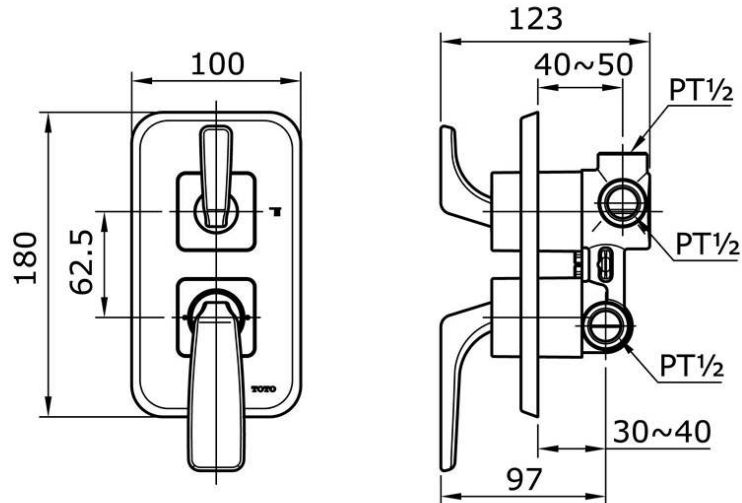

### Single Lever Bath & Shower Mixer With Diverter

Min Water Pressure: 0.05 MPa

Max Water Pressure: 0.75 MPa

Some products may not be available in your area

Prices indicated are manufacturer's suggested retail price, prices may change anytime without notice.