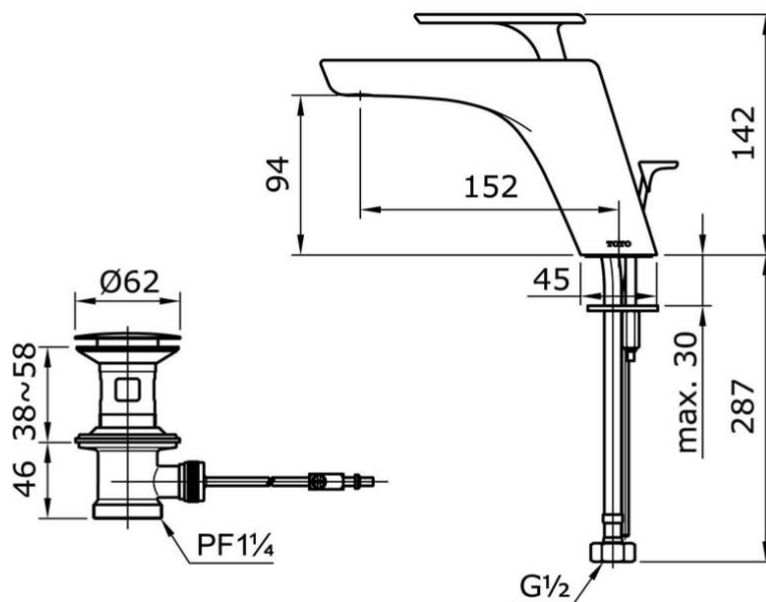

### Single Lever Lavatory Faucet With 1 1/4" Pop-Up Waste

Min Water Pressure: 0.05 MPa

Max Water Pressure: 0.75 MPa

Flow Rate: 5.0 Lpm

Some products may not be available in your area

Prices indicated are manufacturer's suggested retail price, prices may change anytime without notice.