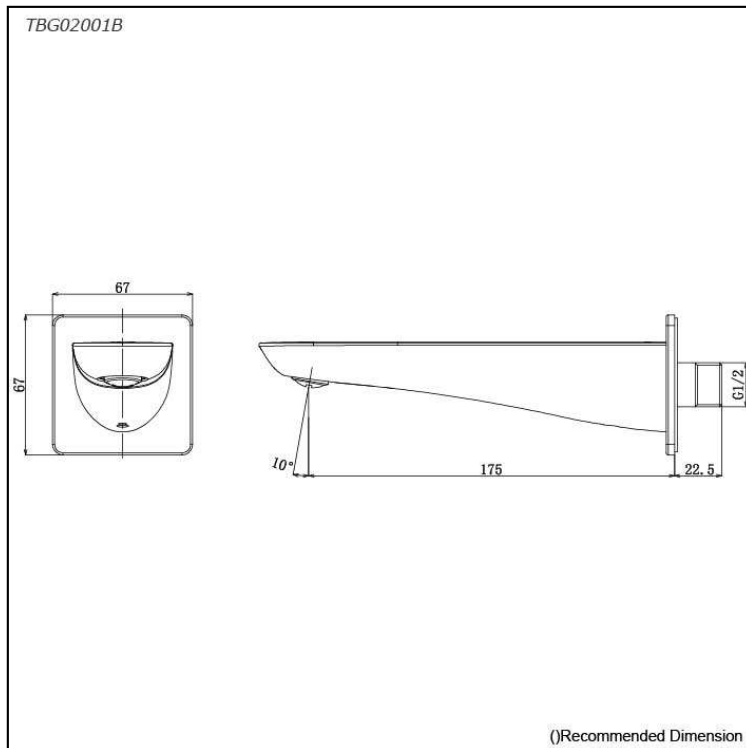

GR Series
Bath Spout

Features

- Design Concept is Gorgeous and Regal

Specifications

Finish: Chrome

Material: Brass

Parts description

- **TBG02001B**
Bath Spout

Flow Rate

TBG02001B