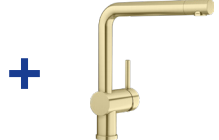

- Color coded hot and cold supply lines
- 3/8" compression fittings
- All faucet parts required for installation
- Spout swivels 140°
- Tap hole with Ø 35mm
- Product size: 300x40x150mm

SINGOLO XL

Plastic Sheet Steel | 527971

100YRS STEEL BOTTLE
Stainless Steel | 528115

RM 5,100

PACKAGE 7

SUBLINE 700-U

Silgranit Volcanic Grey | 527356

- Undermount bowl for discerning demands on design
- High-quality features with covered C-overflow and InFino drain system
- Including waste kit, 3 1/2 InFino basket strainer and fixing kit
- Product size: 730x460x190mm

SET OUTLET

PVD Satin Gold | 203476

- Overflow for single basin with C-overflow and InFino drain system
- Matt, particularly scratch-resistant and colourfast PVD surface

LINUS

PVD Satin Gold | 526683

- Color coded hot and cold supply lines
- 3/8" compression fittings
- All faucet parts required for installation
- Spout swivels 140°
- Tap hole with Ø 35mm
- Product size: 300x40x150mm